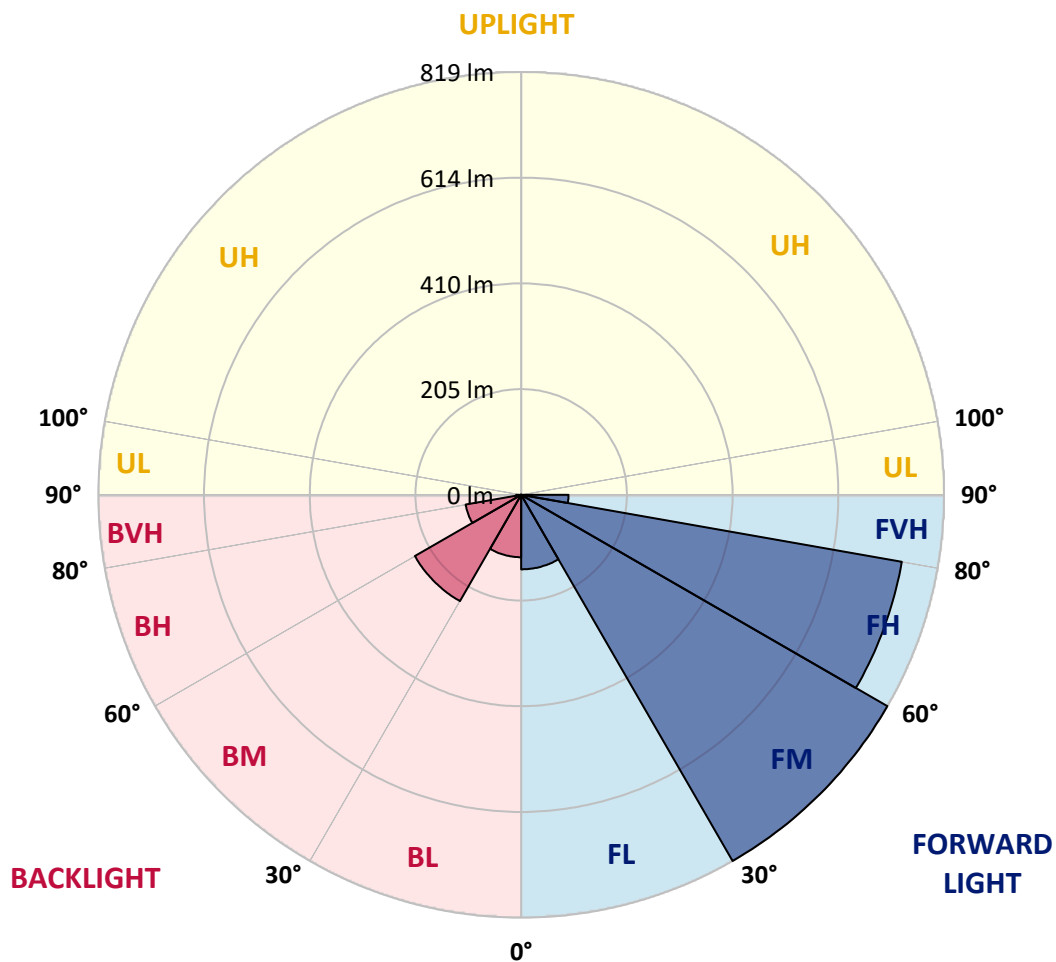

REPORT NUMBER: P145947

CATALOG NUMBER: OVH-F01-LED-E-U-SLL-7060

LUMINAIRE CLASSIFICATION SYSTEM LUMEN TABLE AND BUG RATING:

Zone		Lumens	% Fixture	Zone Rating/Lumen Limit		
				B	U	G
FL	(0°-30°)	144.4	6.3			
FM	(30°-60°)	819.1	35.9			
FH	(60°-80°)	748.7	32.8			G1/1800
FVH	(80°-90°)	91.7	4.0			G1/100
BL	(0°-30°)	120.9	5.3	B1/500		
BM	(30°-60°)	237.8	10.4	B1/1000		
BH	(60°-80°)	109.2	4.8	B0/110		G0/110
BVH	(80°-90°)	9.8	0.4			G0/10
UL	(90°-100°)	0.0	0.0		U0/0	
UH	(100°-180°)	0.0	0.0		U0/0	

BUG Rating: B1-U0-G1

Type IV Short