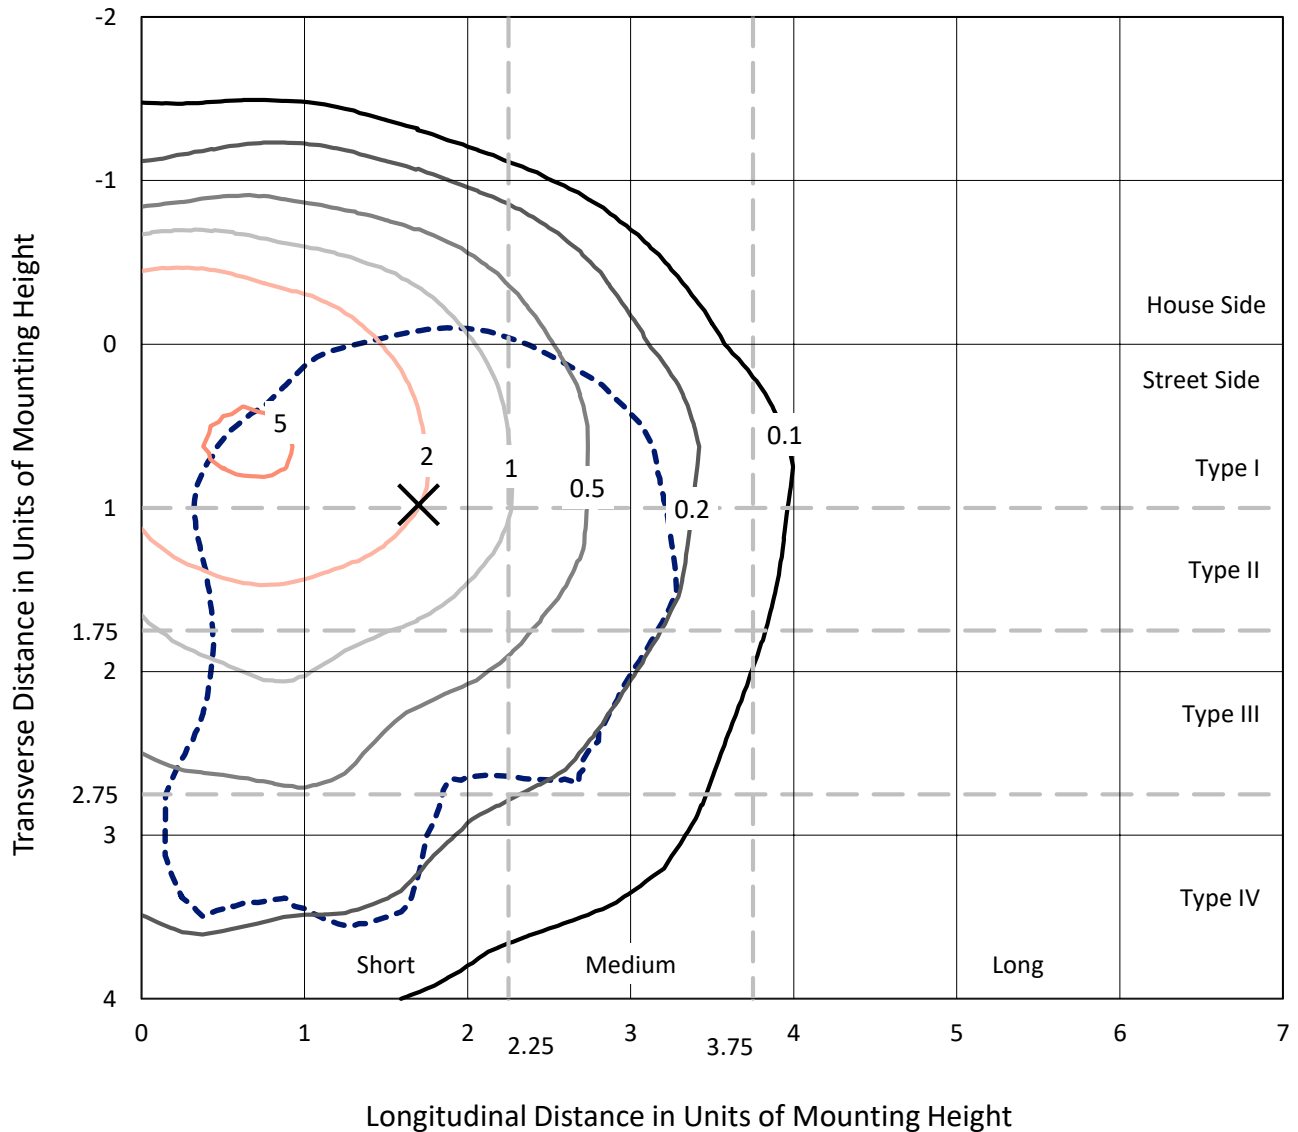

REPORT NUMBER: P145947
CATALOG NUMBER: OVH-F01-LED-E-U-SLL-7060

Iso-Footcandle Lines of Horizontal Illumination

✕ Max cd
- - - 1/2 Max cd

Based on 10 foot mounting height. Maximum calculated value = 5.7 fc
Type IV - Short - Non-Cutoff