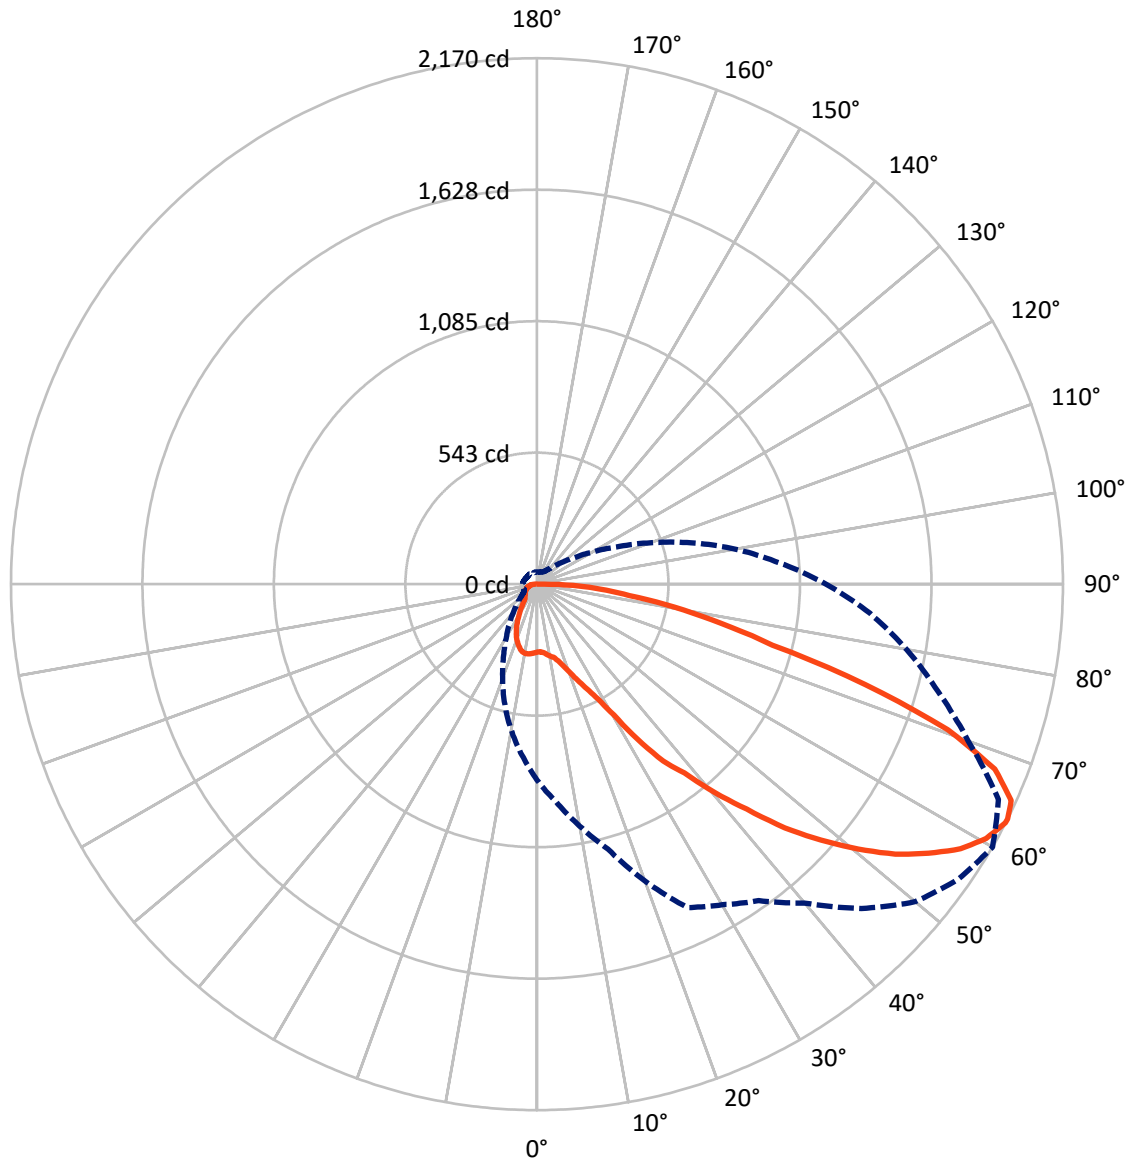

### Iso-Footcandle Lines of Horizontal Illumination

✕ Max cd  
 - - - 1/2 Max cd

Based on 10 foot mounting height. Maximum calculated value = 5.7 fc  
 Type IV - Short - Non-Cutoff

REPORT NUMBER: P145947  
CATALOG NUMBER: OVH-F01-LED-E-U-SLL-7060

### Luminous Intensity Polar Plot

— Vertical Plane Through 60-Deg Lateral      - - - Horizontal Cone Through 63-Deg Vertical

REPORT NUMBER: P145947

CATALOG NUMBER: OVH-F01-LED-E-U-SLL-7060

**FLUX DISTRIBUTION:**

**ZONAL LUMENS:**

Zone	Lumens	% Fixture
0°-10°	27.5	1.2
10°-20°	85.9	3.8
20°-30°	151.9	6.7
30°-40°	239.8	10.5
40°-50°	352.6	15.5
50°-60°	464.5	20.4
60°-70°	517.7	22.7
70°-80°	340.2	14.9
80°-90°	101.4	4.4
90°-100°	0.0	0.0
100°-110°	0.0	0.0
110°-120°	0.0	0.0
120°-130°	0.0	0.0
130°-140°	0.0	0.0
140°-150°	0.0	0.0
150°-160°	0.0	0.0
160°-170°	0.0	0.0
170°-180°	0.0	0.0
0°-90°	2281.6	100.0
0°-180°	2281.6	100.0